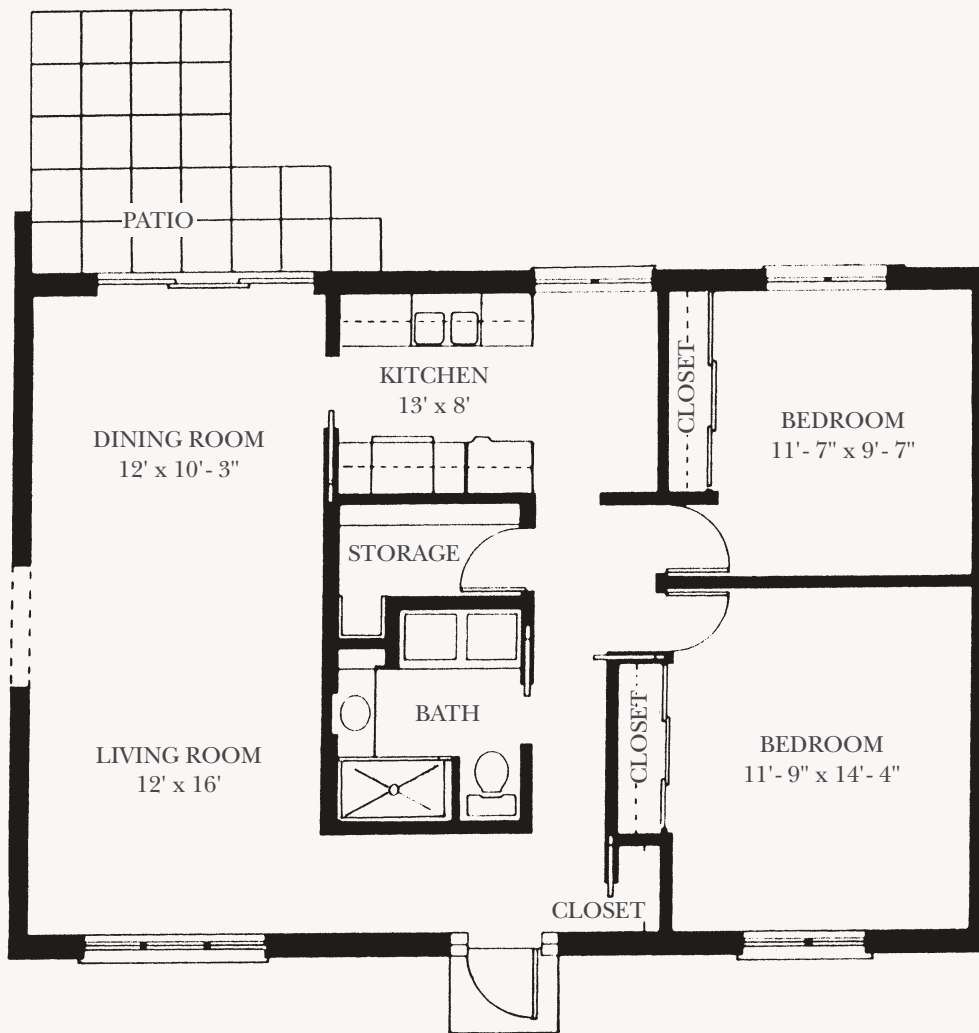

THE SHERIDAN TWO BEDROOM TOWNHOUSE

1,100 sq. ft.

All measurements are approximate and not to scale.