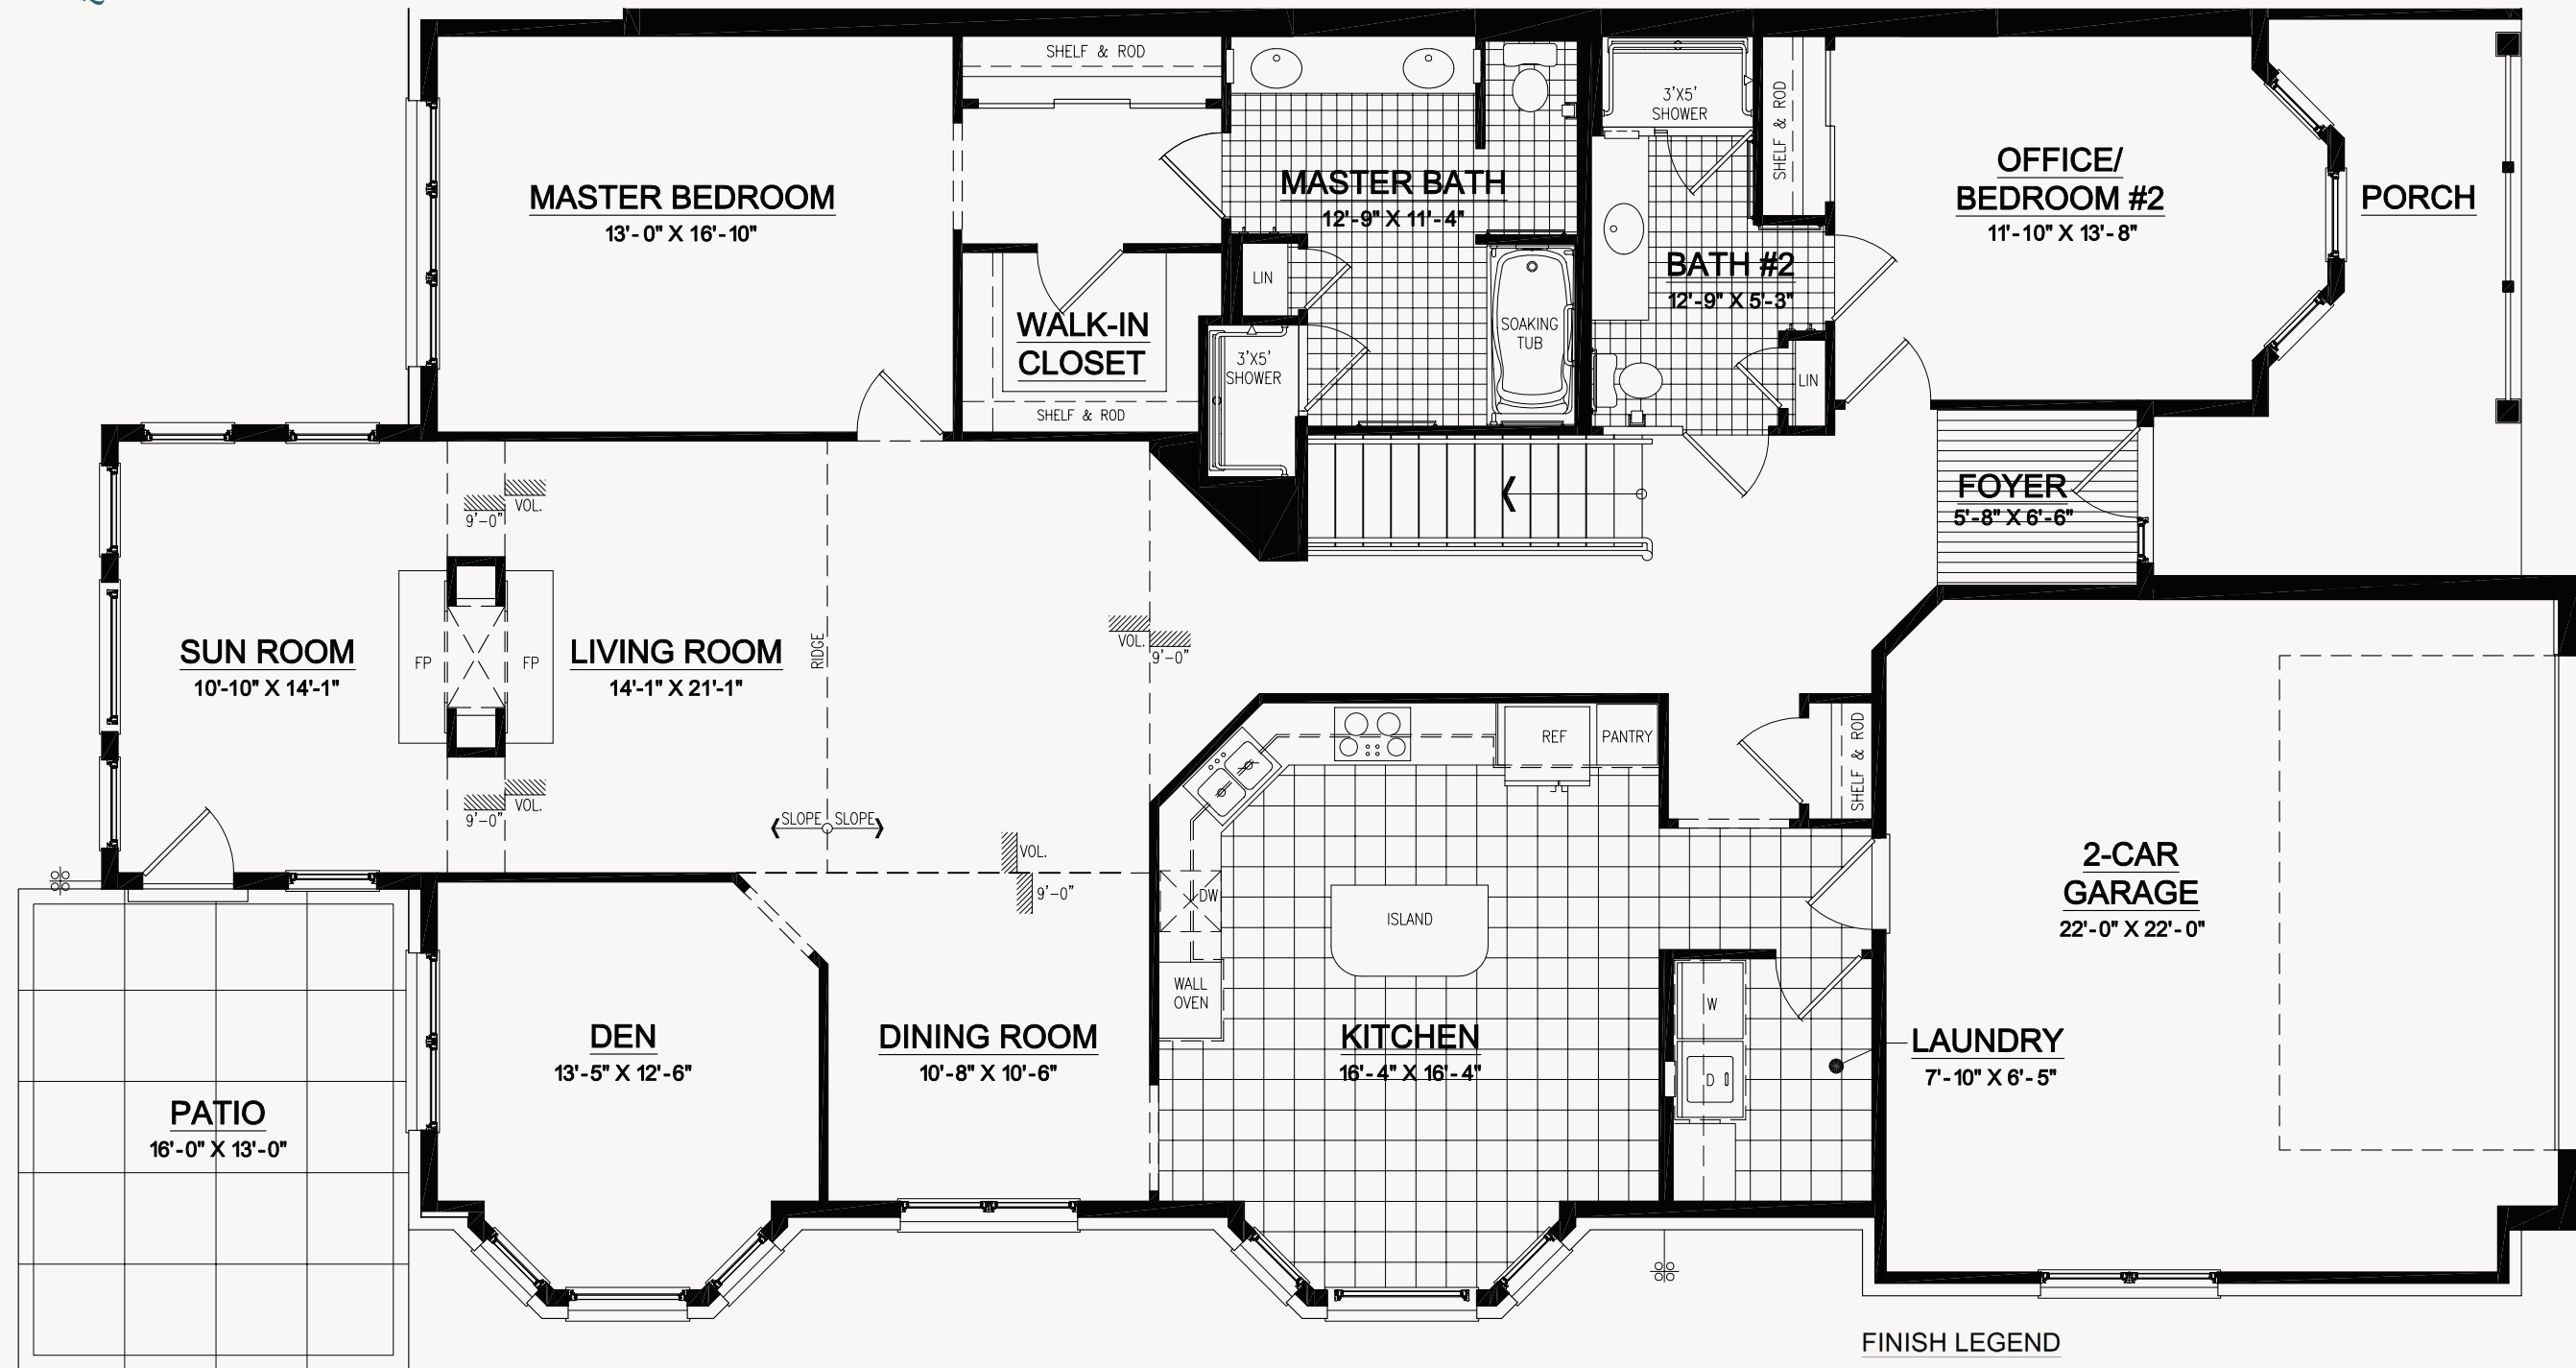

THE OAKWOOD II

TWO BEDROOM PLUS DEN

2,346 SQ. FT.

*All measurements are approximate.
 Floorplans are preliminary and subject to change.
 All plans drawn to scale (0.25 inches = 1.5 feet).

FINISH LEGEND

	CARPET		CERAMIC TILE
	NO-WAX VINYL		WOOD PLANK