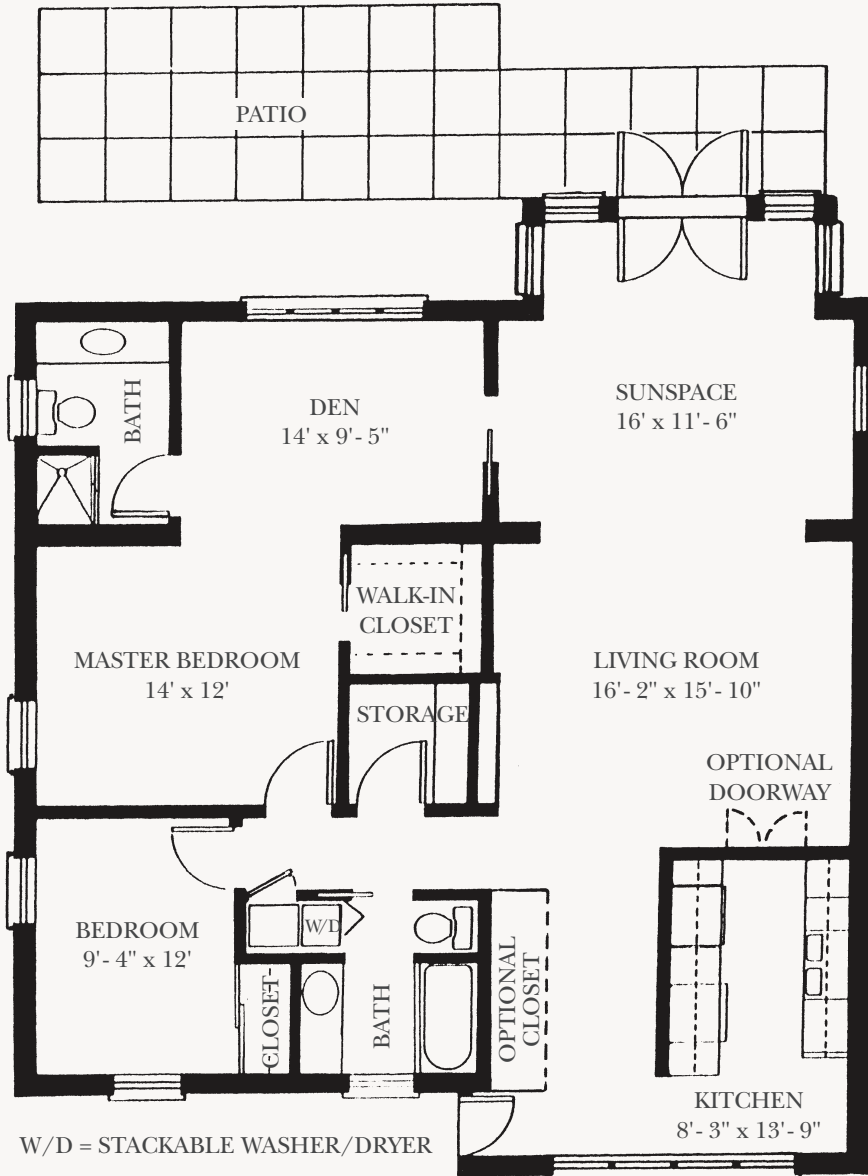

# THE PARK PLACE TWO BEDROOM COTTAGE

1,600 sq. ft.

All measurements are approximate and not to scale.