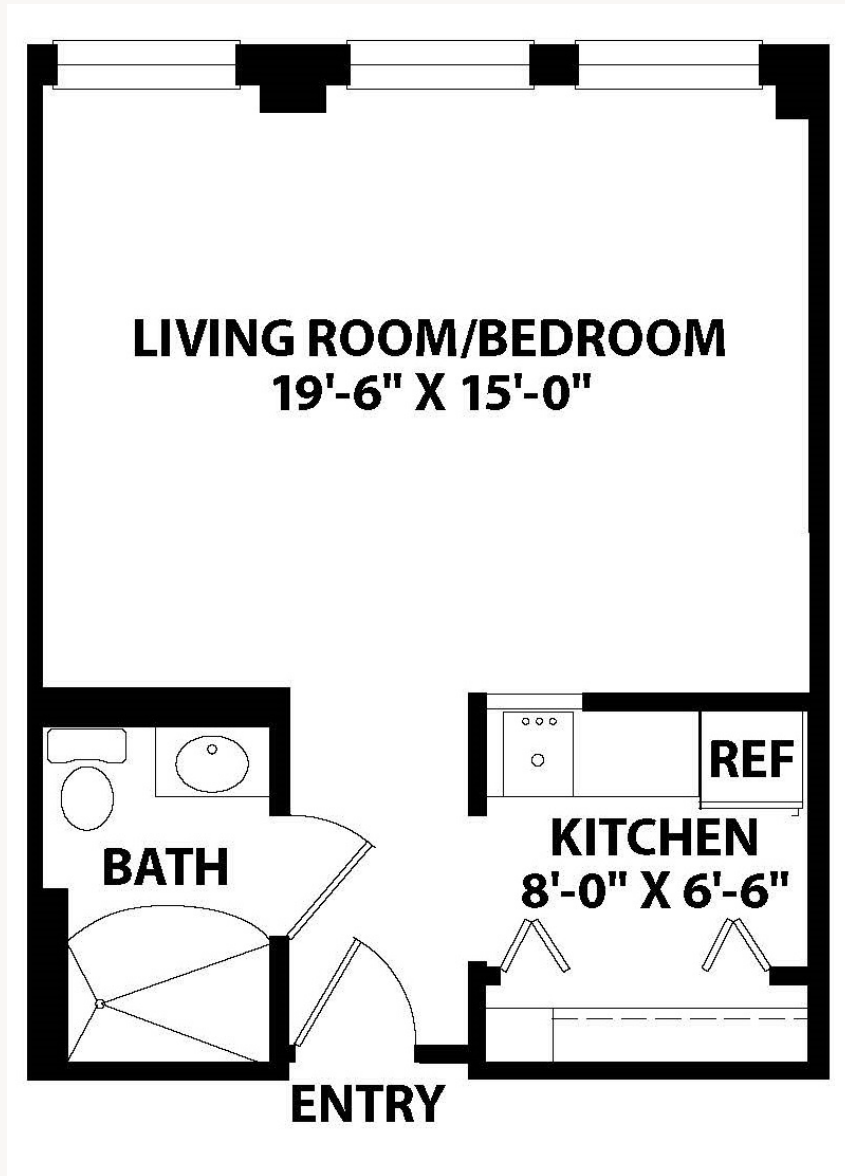

THE HIGHLANDS

STUDIO APARTMENT

LAKE FOREST PLACE

A  Presbyterian Homes Community

1101 PEMBRIDGE DRIVE | LAKE FOREST | ILLINOIS 60045

847-604-6704 | PRESBYTERIANHOMES.ORG