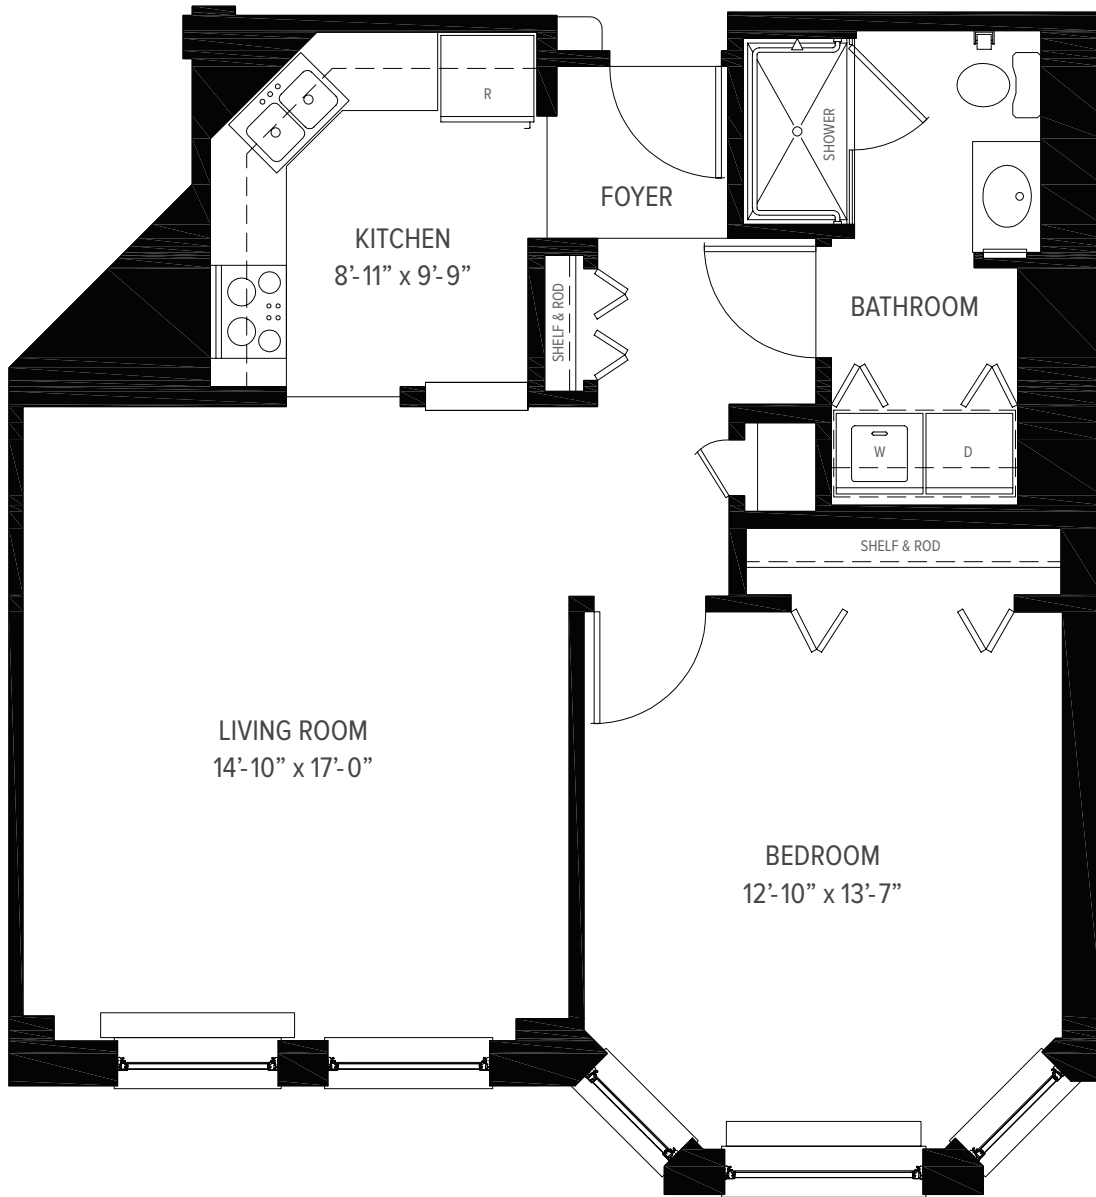

THE BARAT

FIRST FLOOR
OPTION
AVAILABLE

1
BEDROOM

1
BATH

720
SQUARE FEET

Floor plans are representative and measurements are approximate.

LAKE FOREST PLACE

www.LakeForestPlace.org