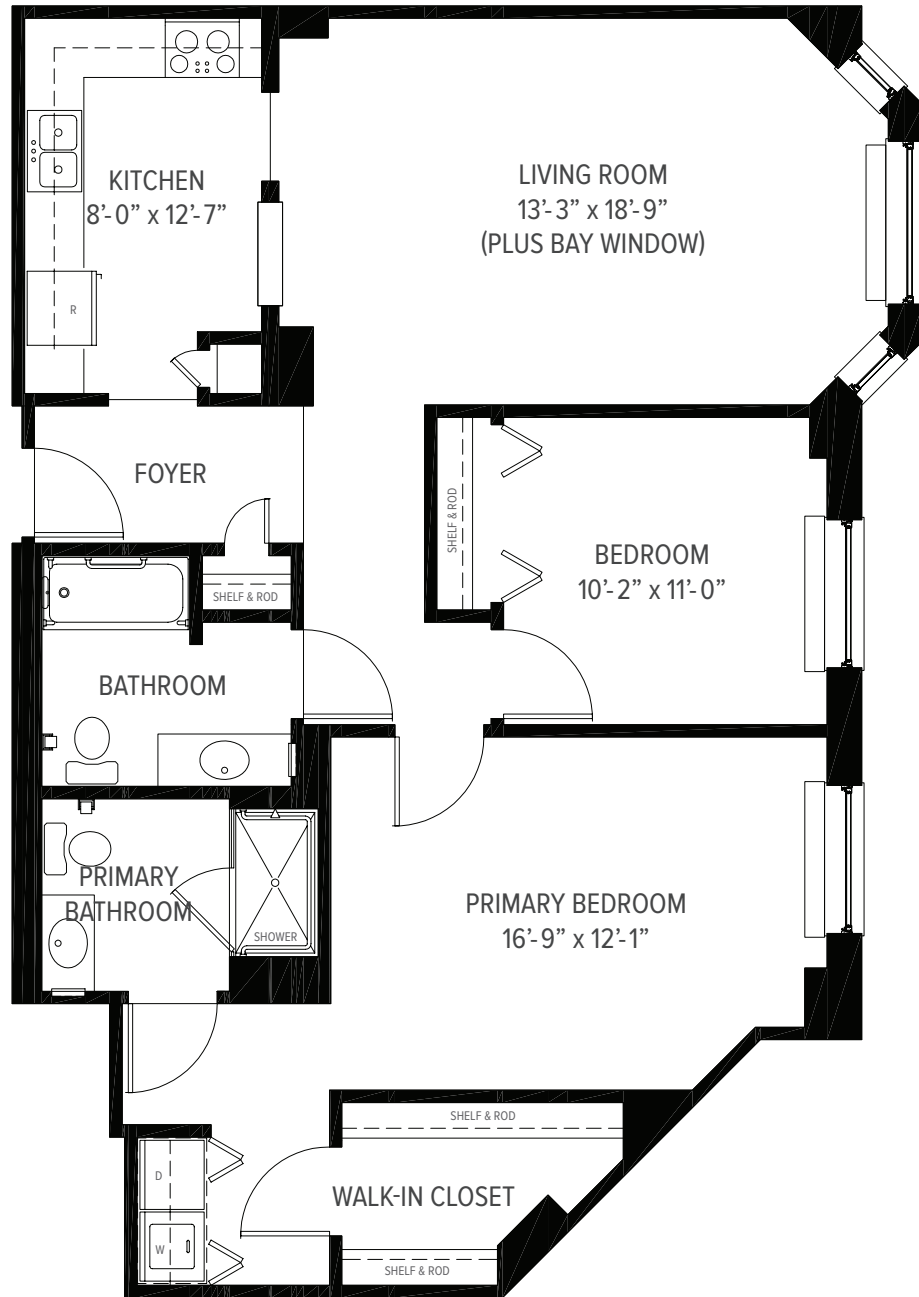

# THE LAUREL

FIRST FLOOR  
OPTION  
AVAILABLE

2  
BEDROOM

2  
BATH

1,060  
SQUARE FEET

Floor plans are representative and measurements are approximate.

**LAKE FOREST PLACE**

[www.LakeForestPlace.org](http://www.LakeForestPlace.org)