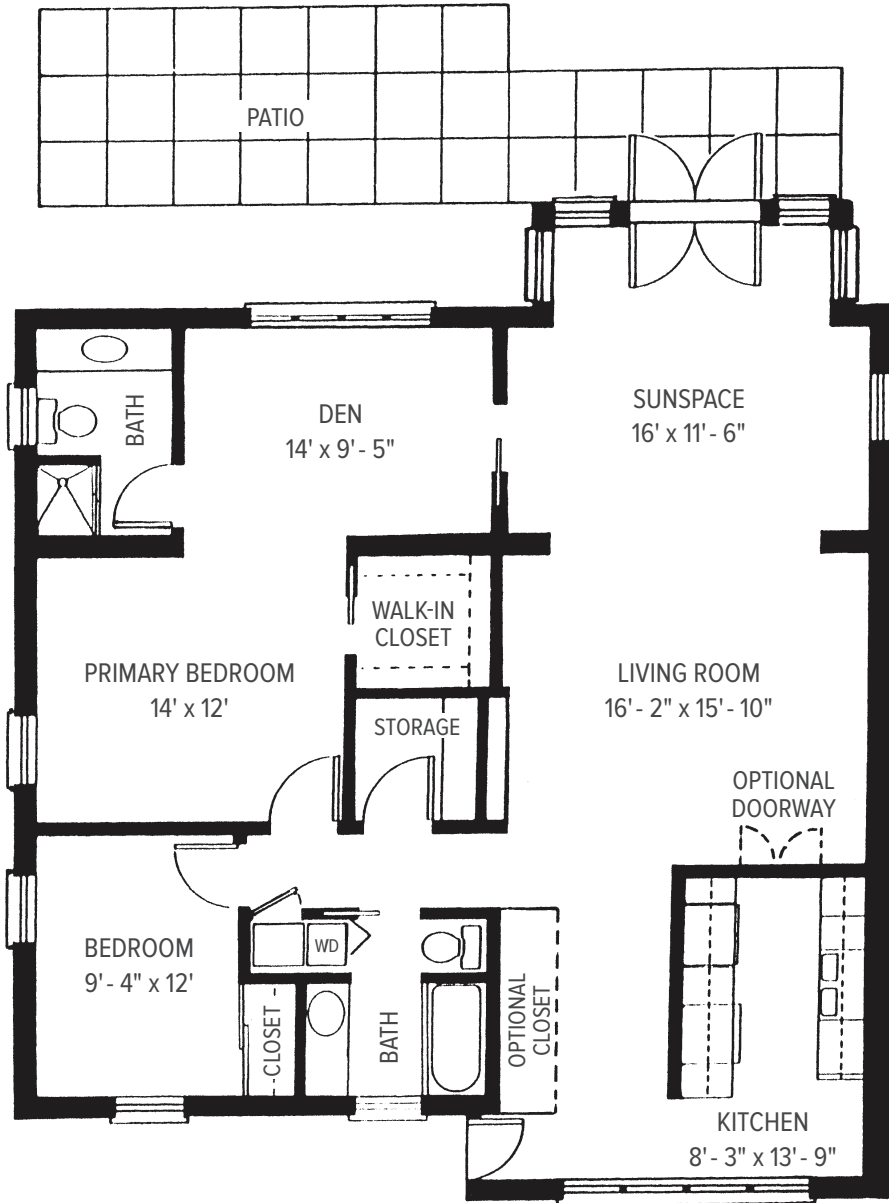

THE PARK PLACE

COTTAGE

2
BEDROOM

+
DEN

2
BATH

1,600
SQUARE FEET

Floor plans are representative and measurements are approximate.

 WESTMINSTER PLACE