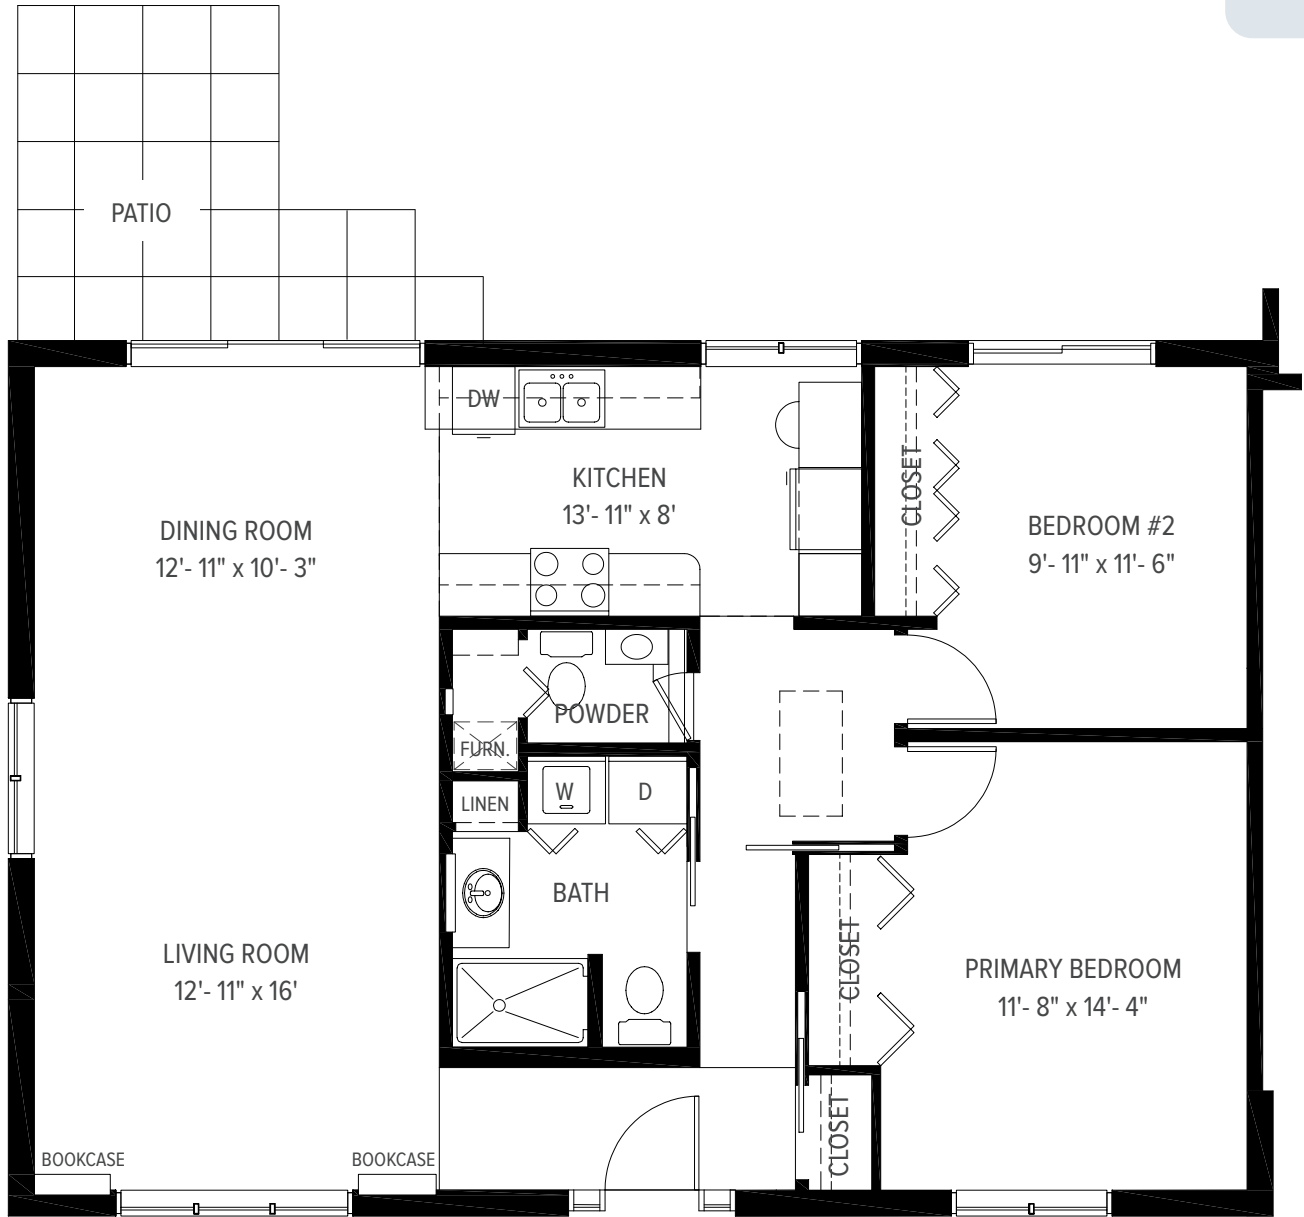

THE SHERIDAN

GARDEN HOME

2
BEDROOM

1.5
BATH

1,100
SQUARE FEET

Floor plans are representative and measurements are approximate.

 WESTMINSTER PLACE

www.WestminsterPlace.org