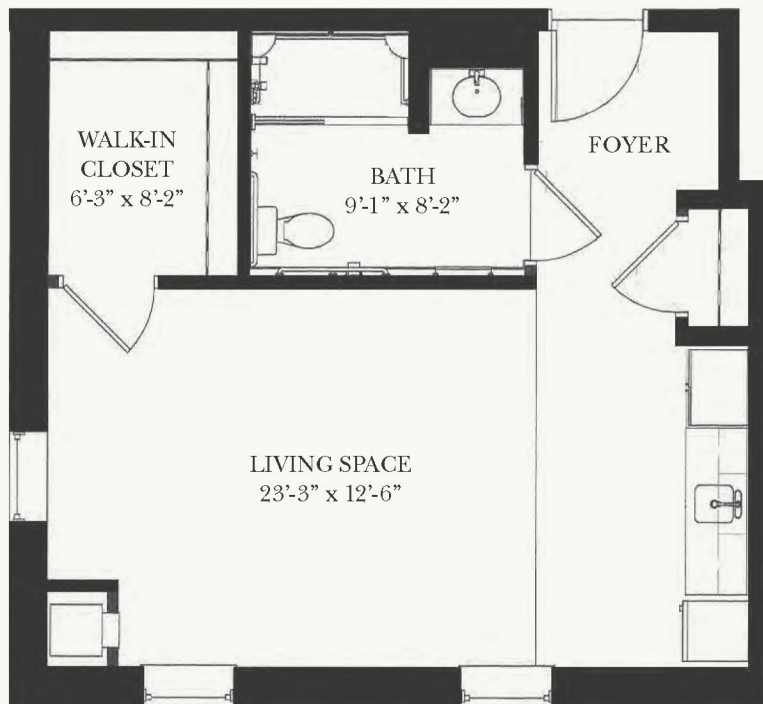

THE MULBERRY

STUDIO APARTMENT

491 SQ. FT.

Floor plans are representative and may vary upon availability at time of selection.

THE HIGHLANDS

AT THE MOORINGS OF ARLINGTON HEIGHTS

761 OLD BARN LANE | ARLINGTON HEIGHTS | ILLINOIS 60005